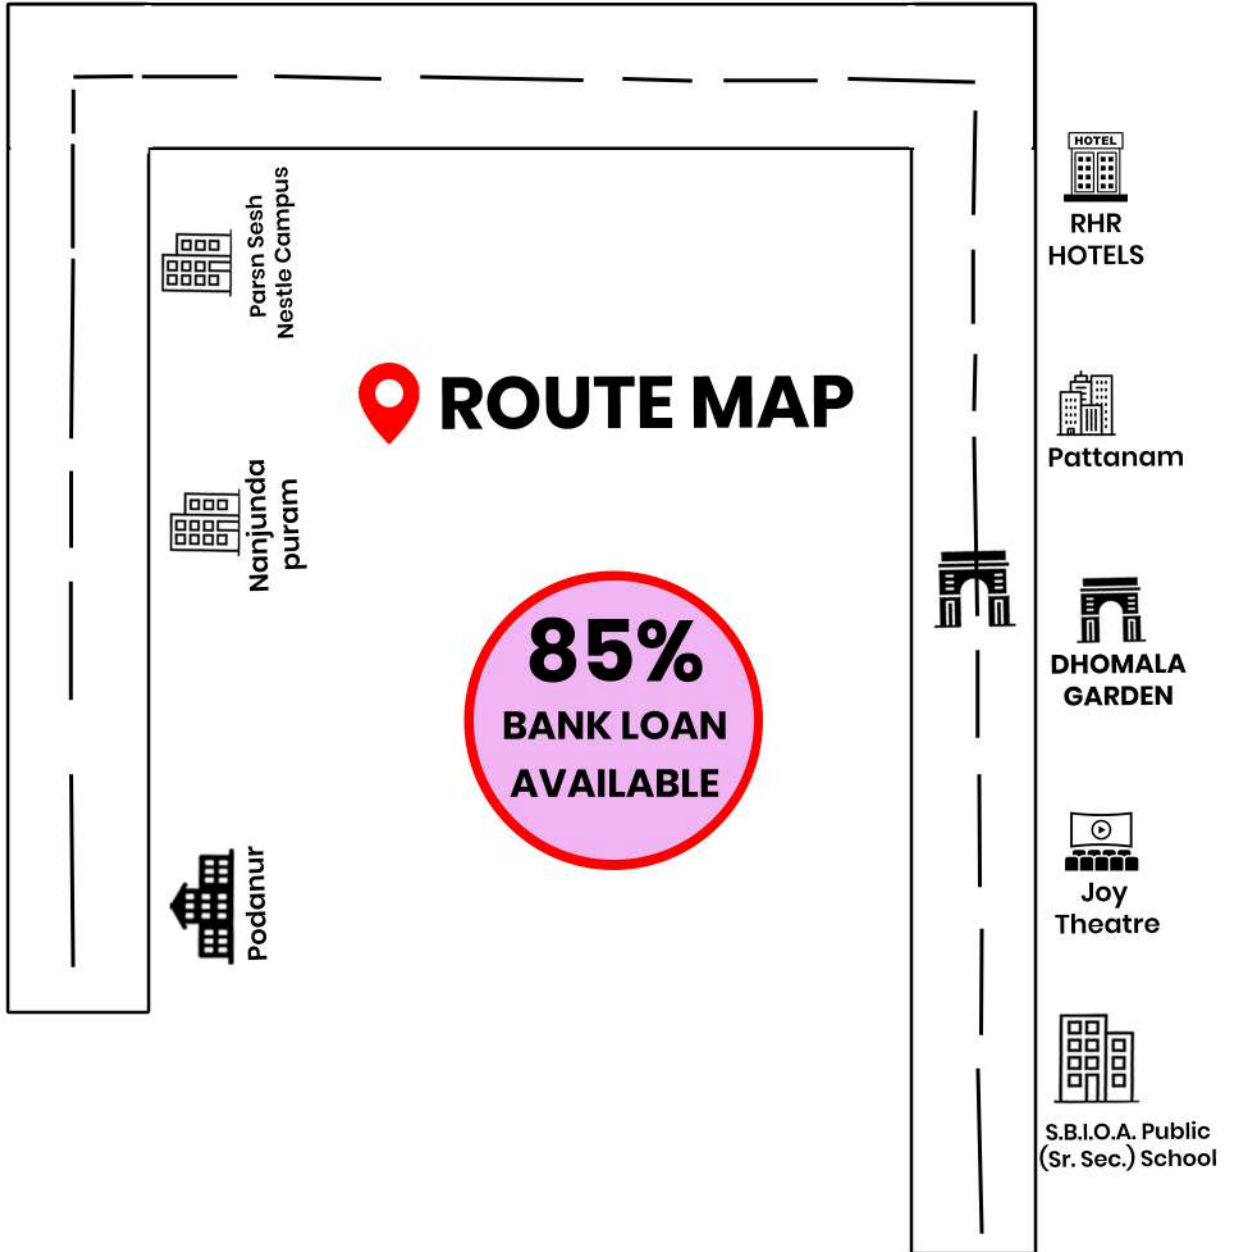

LAND DETAILS

CENT - 8.90 LAKHS

1 BHK - 28 LAKHS

2 BHK - 32 LAKHS

WORLD CLASS AMENITIES

**FULLY
GATED COMMUNITY**

TAR ROAD

**24*7 CCTV
SURVELIANCE**