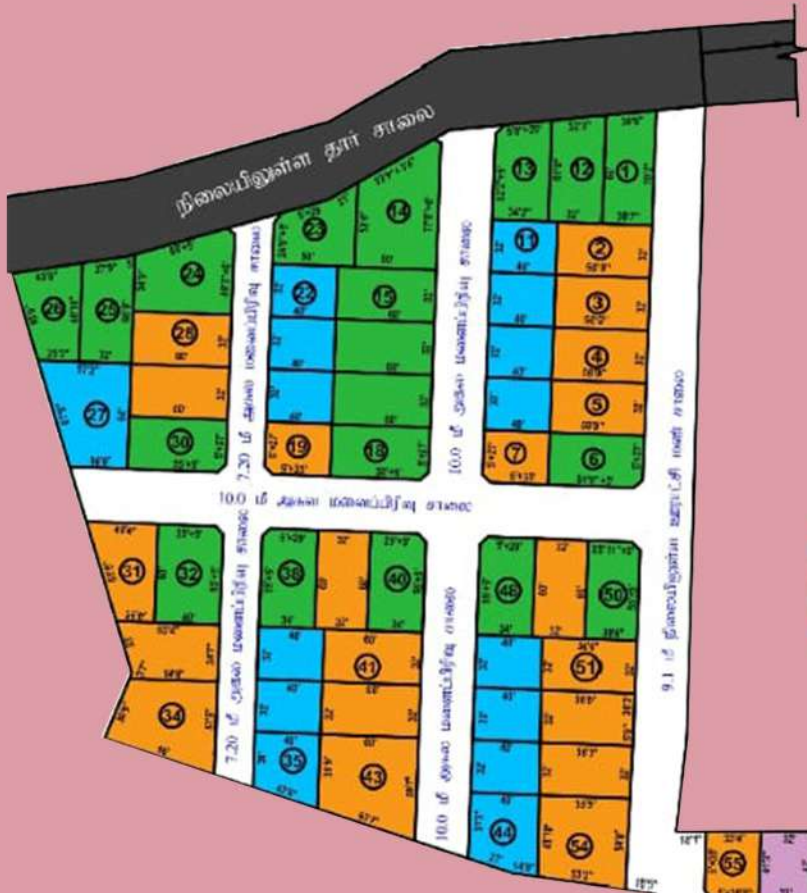

RAARYA PROPERTY

PLOTS | VILLAS

Modern
HOME
For Sale

SREE AKSHAYAM AVENUE

TIRUPPUR TO DHARAPURAM NH ROAD

————— VELAMPATTI TOLL GATE —————

www.raarya.com

SREE AKSHAYAM AVENUE

MPS Hospitals

Tiruppur Kovil Vazhi Bus Stand

ROUTE MAP

SREE AKSHAYAM AVENUE

LAND DETAILS

CENT - **6.25** LAKHS

1 BHK - **21** LAKHS

2 BHK - **26** LAKHS